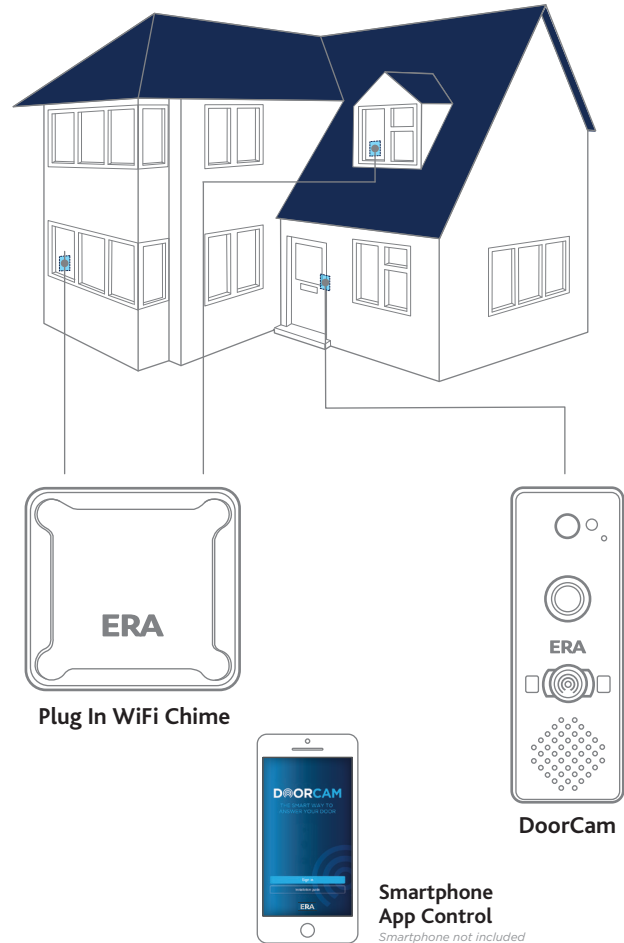

Technical Information

ERA DoorCam

Item	Parameter
Power Supply	10V 5W transformer with no support to mechanical chime. 16V 10W & 16V 30W transformer supports mechanical chime Does not support digital or wireless chime except ERA WiFi Chime
Camera	720p HD, H.264, 500ms Latency
Lens	180° Horizontal field of view, fish-eye lens
Frames Per Second (FPS)	30fps
Night Vision	IR LED, up to 15ft, Built-in Light Sensor, Auto lighting
Video Settings	Brightness, Contrast, Saturation
PIR:	
Adjustable Sensitivity	Disable - High
PIR Detection Angle	110°
Motion Detection	15ft for Horizontal motion
Video Motion Detection:	
Adjustable Sensitivity	Disable - High
Adjustable Region	9 sections to select from
Motion Detection	15ft for Horizontal motion
App Compatibility	iOS 10 +, Android 5 +
WiFi	1x1, 802.11 b/g/n
WiFi Antenna return loss	-10dB
Operating Conditions	Temperature: -30°C ~ +55°C Humidity: ≤80% (non-condensing)
Dimensions (L x W x H)	140mm x 50mm x 25mm
EAN	Black - 5054040048664
EAN	White - 5054040048657

Packaging

Kit Content

Includes: DoorCam x 1, WiFi Chime x 1, Operating and Installation Manual and User Manual

ERA reserves the right to change specification without notice
It is the responsibility of the householder or installer to ensure that the finished product meets any required safety and performance specification.

Suggested Installation Layout

Technical Information

ERA Chime

Item	Parameter
Power Supply	UK Standard 230V AC
Power Range	230V AC +/- 10%
Power Consumption	3W (In use: Chime playing ringtone) 1W (Standby: installed well and chime not playing ringtone)
Antenna	Type: Internal PCB Antenna Gain: 2dBi (Max) Return Loss: Better or equal to -10dB
WiFi Connectivity	802.11 b/g/n
WiFi Encryption	WPA Personal WPA2 Personal
Speaker	8Ω/0.5W
Housing Material	PC Plastic
Operation Conditions	Temperature: 0°C ~ +40°C Humidity: ≤90% (non-condensing)
Dimensions (L x W x H)	75mm x 75mm x 68.5mm
EAN	5054040048671