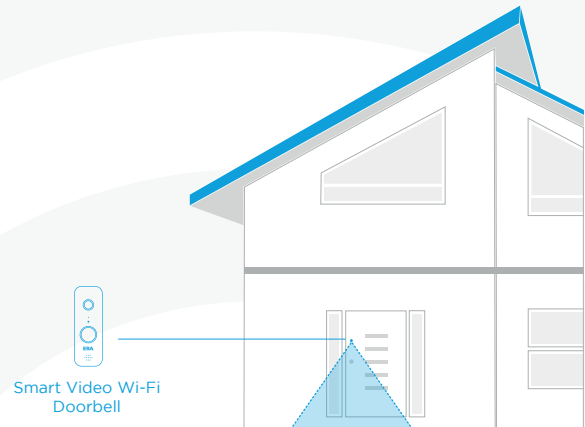

ORDERING DETAILS

Product Smart Video Doorbell - White	Part No. SCAEXDBWH1080

ERA Protect Integrated Smart Security System

Additional Accessories	Part No.
Floodlight Camera HD	SCAEFBL1080
Outdoor Camera HD	SCAEXWH1080
Smart Alarm System	SALPRWHKIT00
Wireless Pet Friendly PIR	SALAPWHPFP
Window and Door Sensor	SALAPWHMAG
Wireless Remote	SALAPWHREM
Wireless Keypad	SALAAPWHKPR
Wireless Battery Powered Siren	SALAPWHESU

PACKAGING

Kit Content

Includes: 1 Doorbell, 1 x Backplate, 1 x Drill Template, 1 x Window Sticker, 1 x Power Kit Adapter, 1 x Fixing Kit, 1 x Quick Start Guide

TECHNICAL INFORMATION

Smart Video Doorbell

Item	Parameter
Power Requirements:	8V - 24V transformer. Does not support digital or wireless chimes
Viewing Angle:	140° Field of View. 115° Horizontal and 57° Vertical
Camera Lens:	H.264 High profile 1/2.9" CMOS Sensor Full HD (1920*1080P)
Frames per second (FPS):	20fps
Night Vision:	IR LEDs, up to 2m, Built-in Light Sensor
Motion Detection:	
Adjustable Sensitivity:	Low - High
Adjustable Region:	25 sections to select from
Motion Detection:	Up to 3m
App Compatibility:	Check website for latest information
WiFi:	802.11 b/g/n
Operating Conditions:	Temperature: -10°C ~ +45°C
Size (LxWxH) and Weight:	135mm x 47mm x 28mm 140g
EAN:	5054040321408 (White)

SUGGESTED INSTALLATION

ERA Home Security Ltd

Valiant Way, Wolverhampton, West Midlands, WV9 5GB
Customer Helpline: 0345 257 2500 | www.eraprotect.com