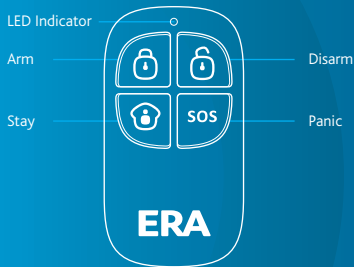

Remote Control

Model: ERA-REMOTE

1. FEATURES

The Wireless Remote Control enables you to turn the alarm system on and off before entering the home or after exiting.

In the event of an emergency, press SOS button on the remote control to trigger the panel. The Wireless Remote Control, compact and portable, is designed to fit on a keychain, in a pocket, or in a purse.

2. GET TO KNOW YOUR PRODUCT

3. LED INDICATION

Flashes Once: Transmits the signal

Low Light Level: Low battery indication, change the battery.

4. SPECIFICATION

Power Supply:	DC 3V Lithium Batteries (CR2025) x 1
Working Current:	≤7mA
Transmitting Distance:	<80m (in open area)
Radio Frequency:	433 MHz (75±KHz)
Housing Material:	ABS Plastic
Operations Condition:	Temperature: 0°C ~ +55°C Relative Humidity: <80% (non-condensing)
Remote Dimensions	58 x 31 x 9.5mm (L x W x H)

Note: Please refer to the full system instructions for pairing a remote control

5. BUTTONS / FUNCTIONS

	Arm	Press to arm the control panel/siren and all of the accessories (Full Arm)
	Disarm	Press to disarm the system
	Part Arm (Home Arm)	Press to arm all sensors except the ones in zone A or Home Mode Zone, sensors in zone A or Home Mode Zone will not activate an alarm.
SOS	Panic Alarm	Press to activate the panic alarm (SOS). The control panel will auto-dial out to pre-set phone numbers immediately.
	Mute Arm	Press to arm the system with the solar siren in muted/silent mode.
	Mute Disarm	Press to disarm the system with the solar siren in mute/silent mode.